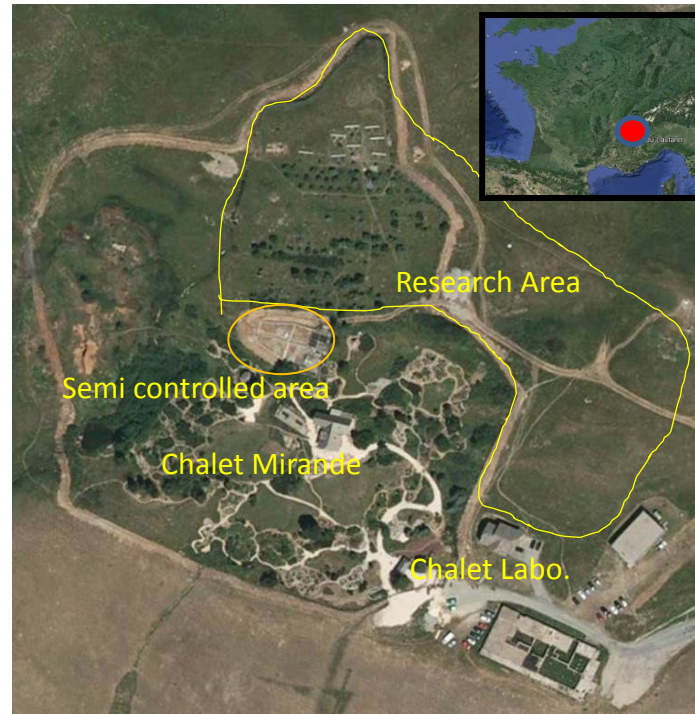

STATION ALPINE du LAUTARET RESEARCH PLATFORM

CALL FOR PROPOSALS SUMMER 2015

Dead-line for applications : April, 15th.

- **Alpine Research Platform :**
2100 masl, in the Alps mountains.
(N 45°02.112', E 6°24.064)
1h30 driving from Grenoble.
3hours by car from Lyon Airport.

- **Field studies :**
Research area : 19000 sq. meters
Semi-controlled area : 300 sq. meters
Nursery : 100 sq. meters
Large experimentations areas around.

- **Facilities :**
Laboratory : 60 sq. meters
Accommodation capacity (summer) : 13
(30 from October) + guests houses
Meeting room
Equipment storage
Workshop
Manpower